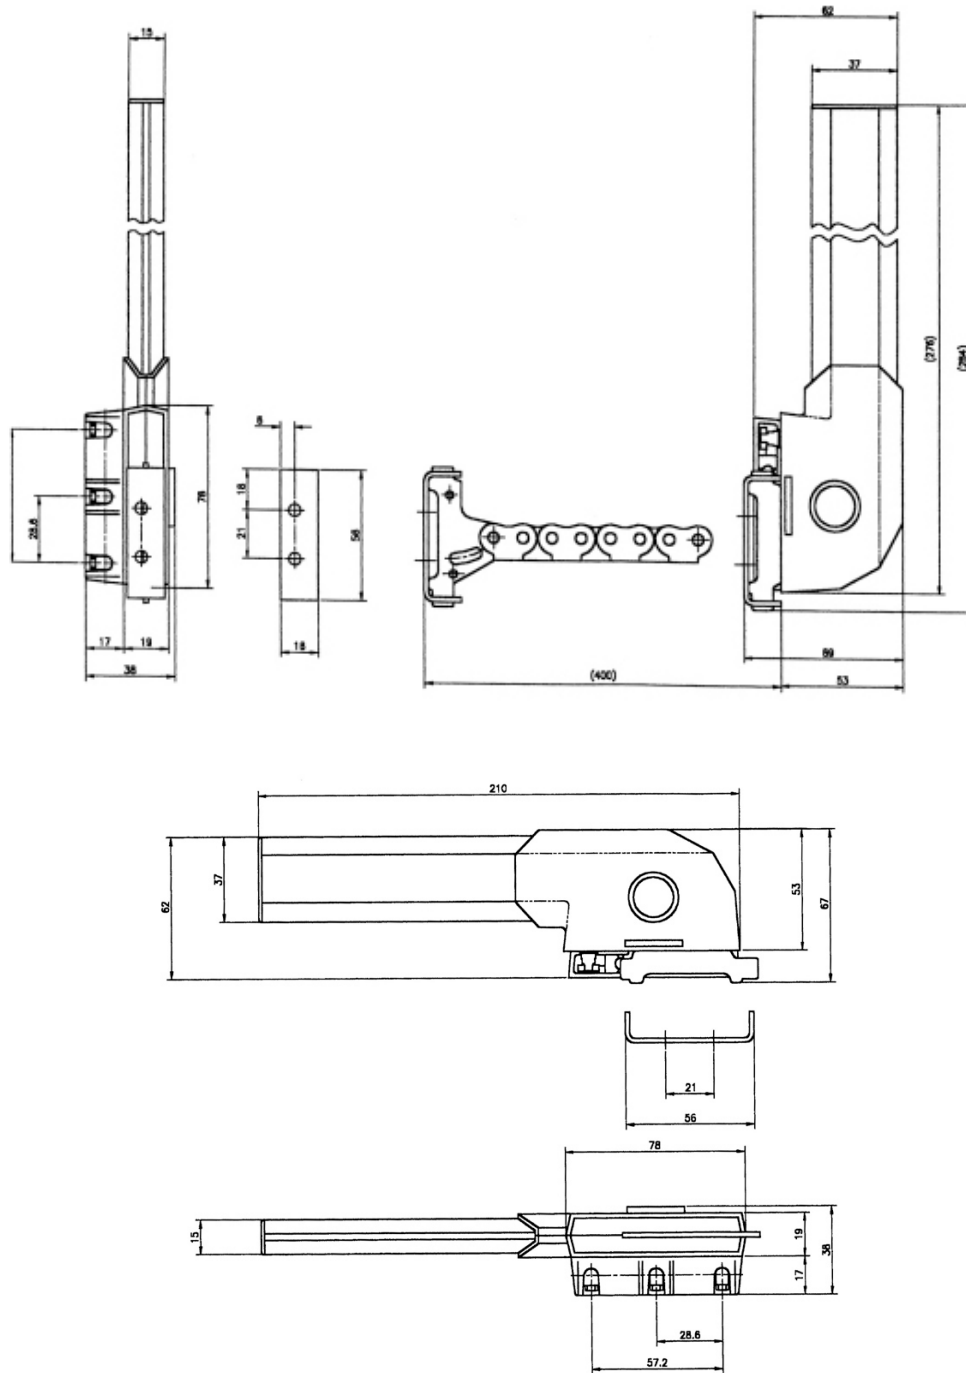

Manual controls - Chain Opener

This inconspicuous opener features a fully retracting stainless steel chain with quick release window attachments to facilitate window cleaning. With an internal projection of 64mm (2 1/2") the enclosed chain case permits ease of operation whilst allowing close fitting of curtains or blinds.

Available complete in both 250mm (10") and 400mm (14") travel increments, the chain opener will remain as rigid as a peg stay when extended throughout its working lifetime.

The all metal chain opener has a high resistant polyester powder white, silver, brown or black finish now with stainless steel chain for greater strength, durability and corrosion free.

Colours:

White, Silver, Brown and Black

Part Numbers

Part No. 213241 250mm

Part No. 231242 400mm.

Manual controls - Chain Opener

Technical Specification

Building Profiles Limited
 Timothy's Bridge Road
 Stratford-upon-Avon
 Warwickshire CV37 9NQ
T: 01789 414044
F: 01789 415273
E: info@building profiles.co.uk
W: www.building profiles.co.uk